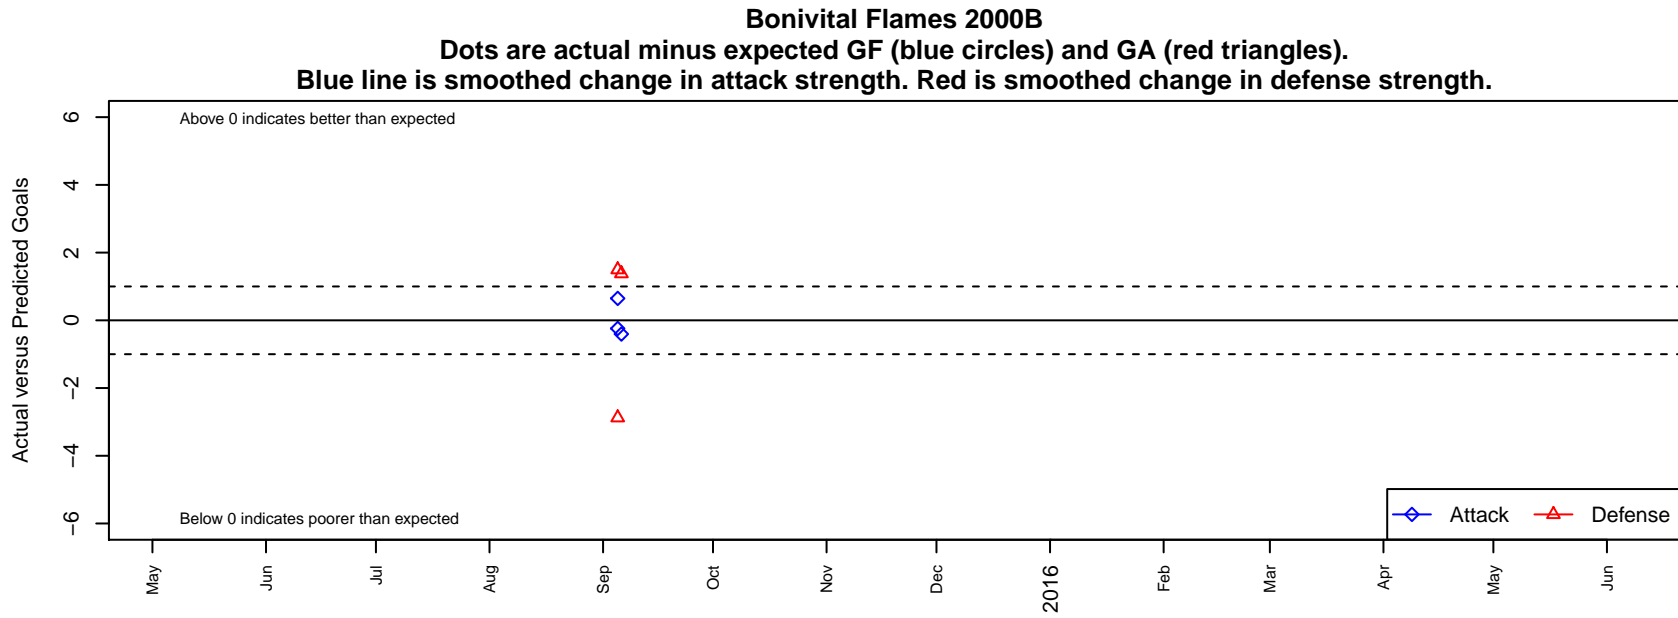

Bonivital Flames 2000B

, BC
B00 total strength=1419
attack=5.87 defense=12.44

alt names used:

Venues played:
2015 SX Cup U16

date	home		away		venue	pred.home	pred.away
2015-09-06	Bonivital Flames 2000B	0	Coquitlam Metro Ford Millennium 2000B	1	2015 SX Cup U16	0.41	2.38
2015-09-05	Bonivital Flames 2000B	0	Coastal FC 2000B	1	2015 SX Cup U16	0.24	2.50
2015-09-05	Vancouver Island Wave 2000B	5	Bonivital Flames 2000B	1	2015 SX Cup U16	2.12	0.35